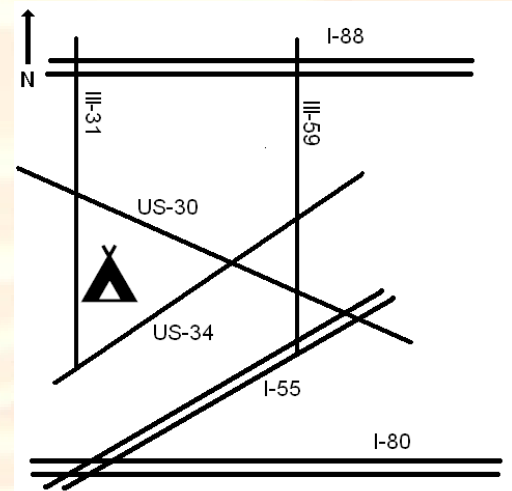

Sanctuary/Multi Purpose Area

Dining hall

Lodge

Over 15 acres to accommodate many different group outings

Panoramic view of playground, lodge and some of the open area.

Located about 30 miles west of Chicago near Oswego, Illinois, Camp Quarryledge provides the Chicago Mission Center as well as other organizations with a beautiful place for fun, worship and fellowship.